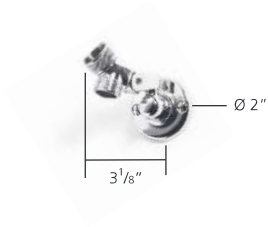

V972 Wall bracket

Finishes: Chrome, Polished Nickel

UK and Worldwide Customer Service Team:
+44 (0)121 766 4200
www.samuel-heath.co.uk

USA Customer Service Team:
www.samuel-heath.com